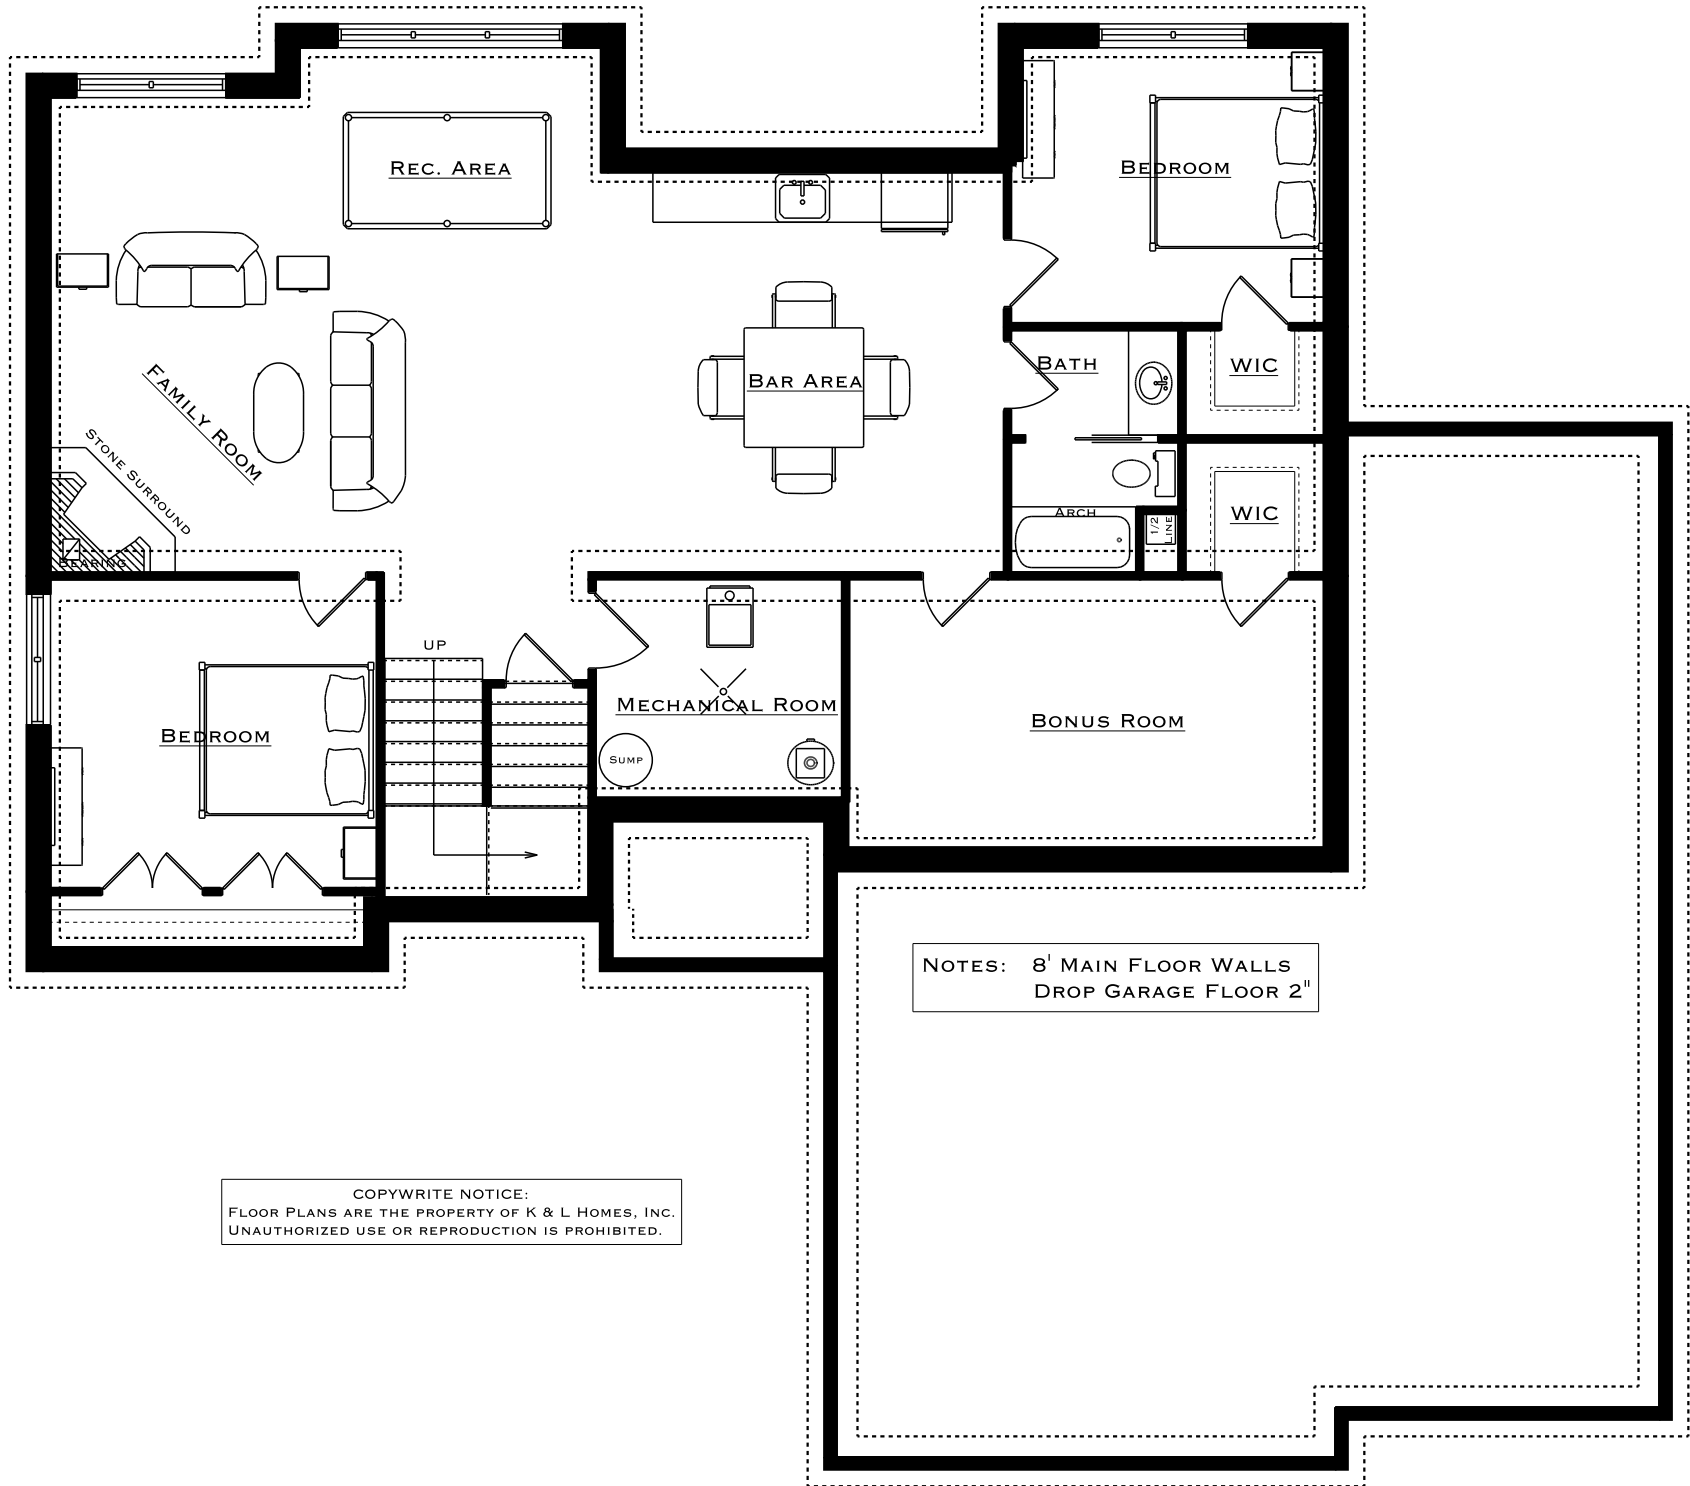

COPYWRITE NOTICE:
 FLOOR PLANS ARE THE PROPERTY OF K & L HOMES, INC.
 UNAUTHORIZED USE OR REPRODUCTION IS PROHIBITED.

NOTES: 8' MAIN FLOOR WALLS
DROP GARAGE FLOOR 2"

COPYWRITE NOTICE:
FLOOR PLANS ARE THE PROPERTY OF K & L HOMES, INC.
UNAUTHORIZED USE OR REPRODUCTION IS PROHIBITED.